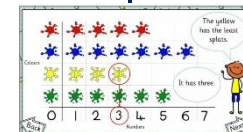

# My Mathematics Learning Journey - Year 3

YEAR  
**3**

Place Value      Addition and Subtraction      Addition and Subtraction      Multiplication and Division

Autumn 1

Autumn 2

Mass and capacity

Fractions

Fractions

Length and perimeter

Multiplication and Division

Spring 2

Spring 1

Money

Time

Time

Shape

Statistics

Summer 1

Summer 2

YEAR  
**4**